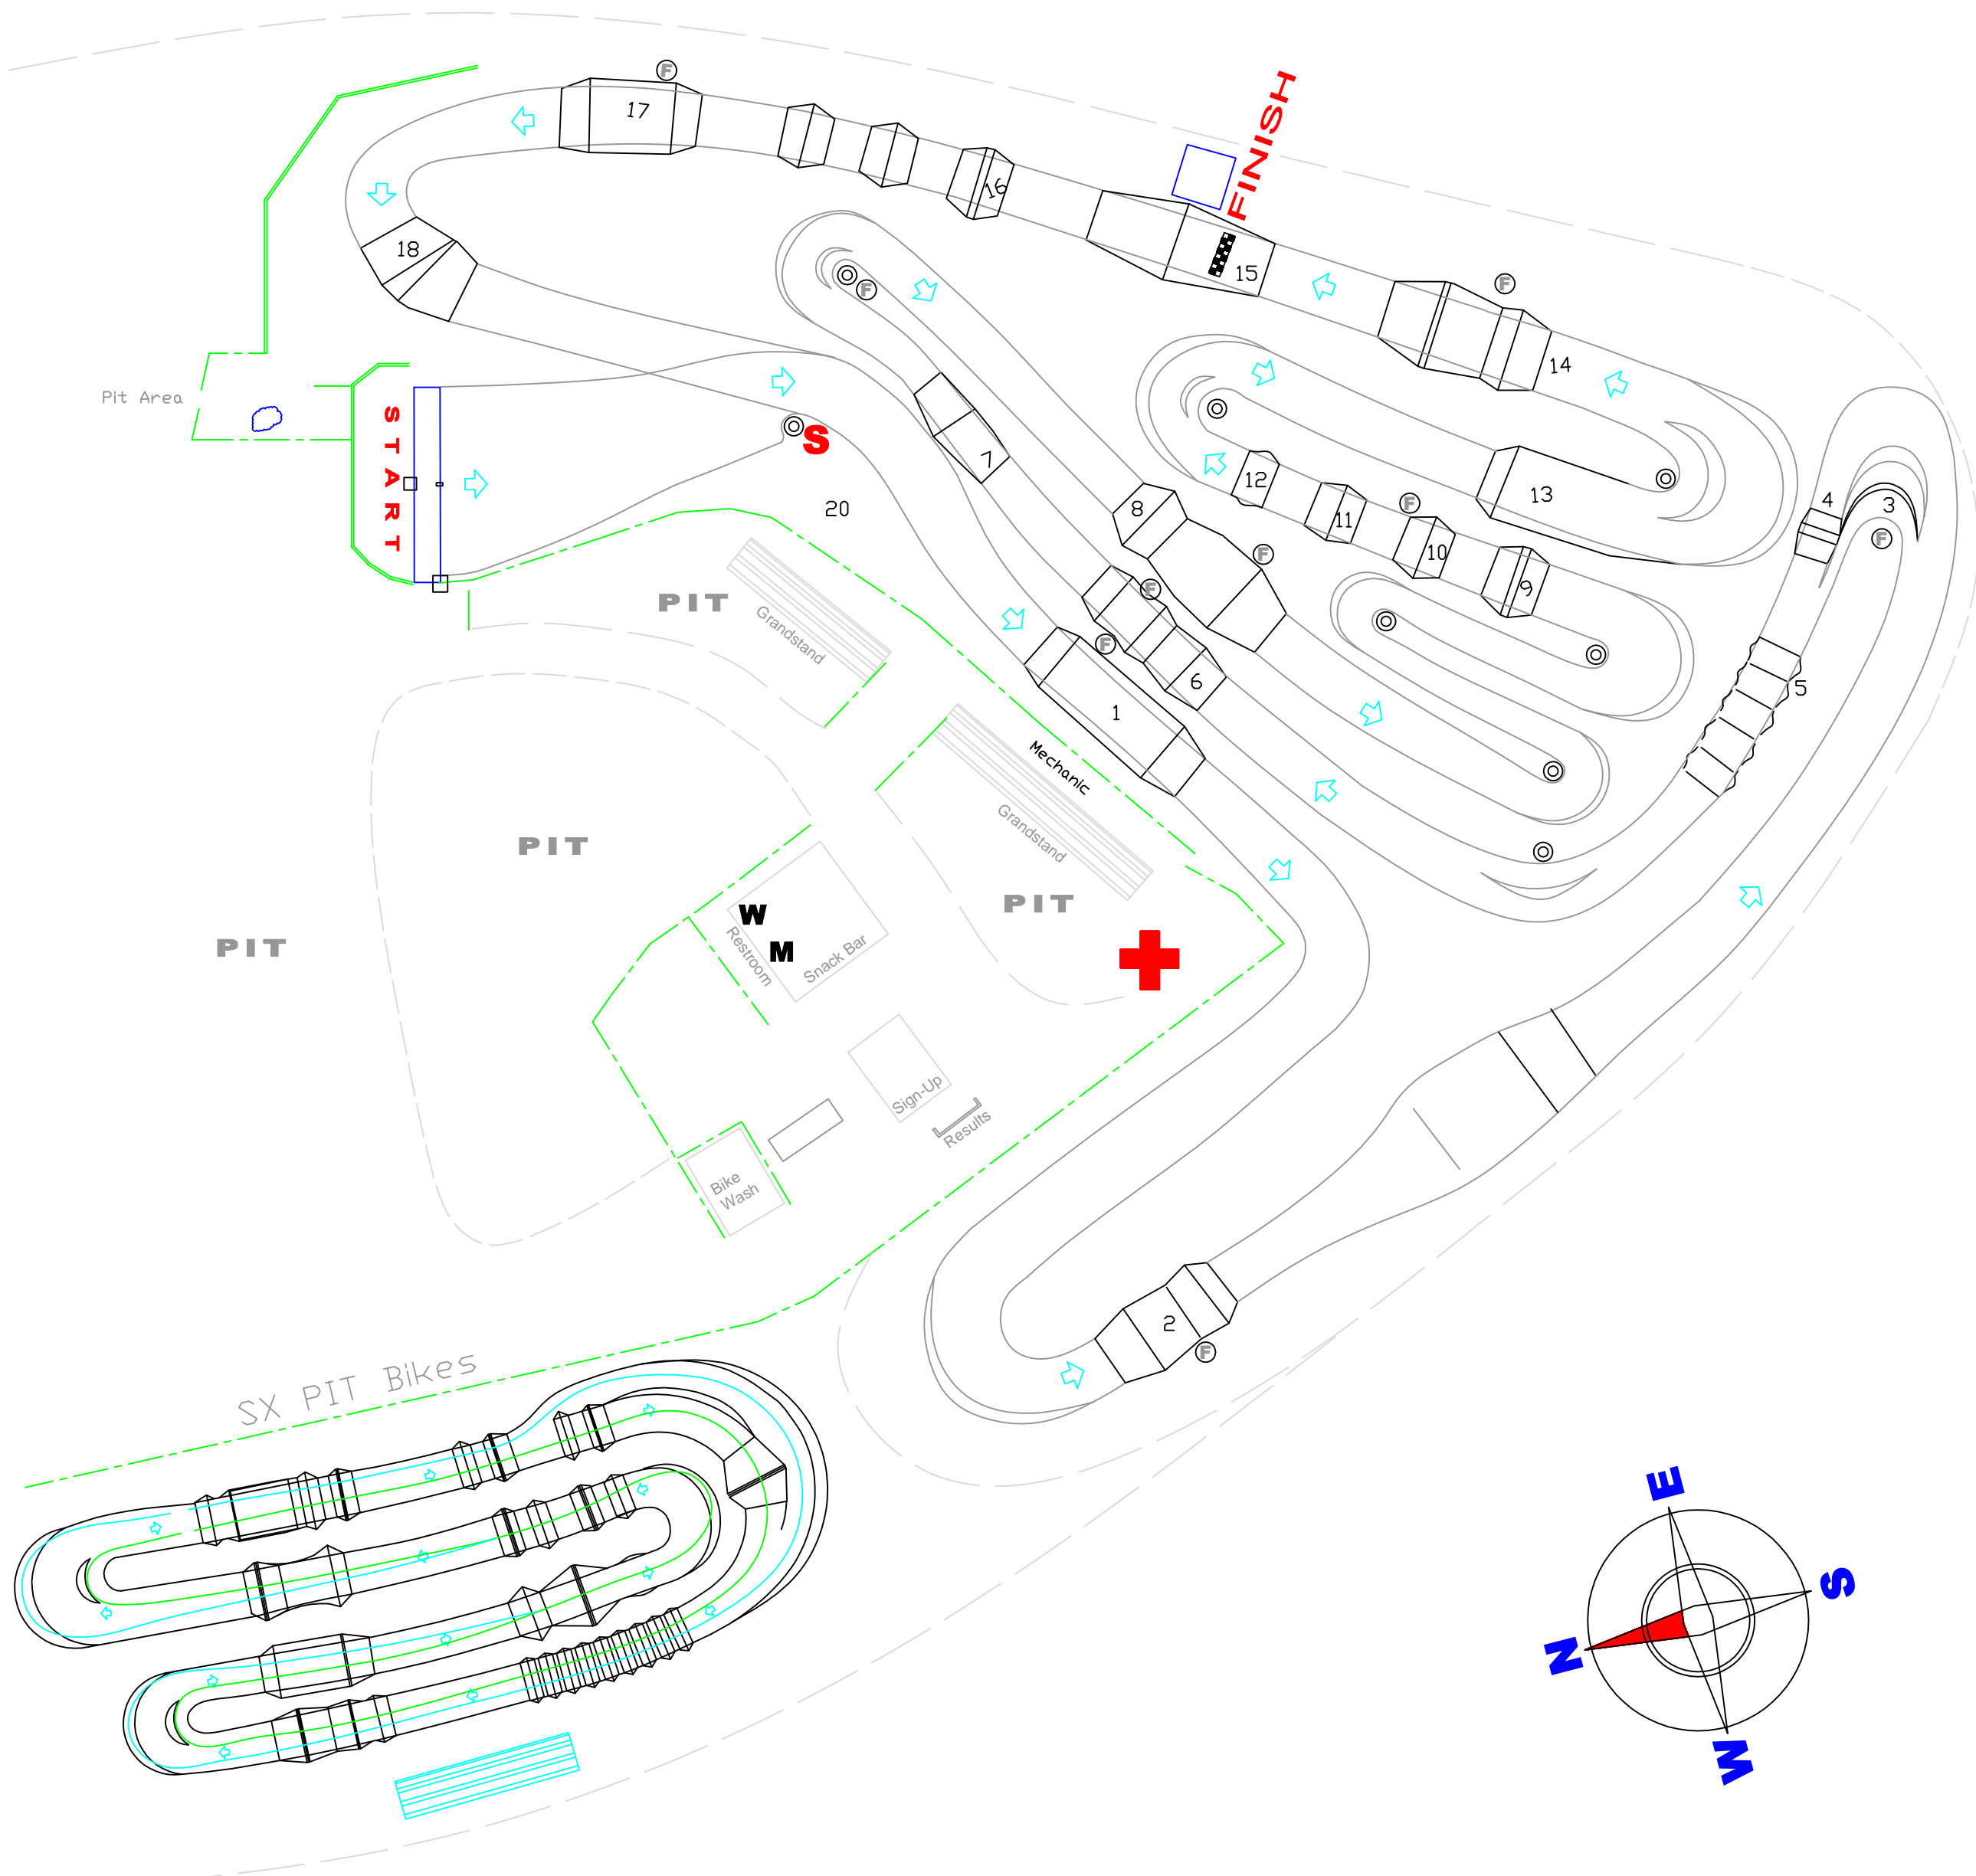

## Track Index

- 1 - Grandstand Table
- 2 - Double
- 3 - High Bank Corner - Choice
- 4 - Single
- 5 - Whoops
- 6 - Double / Tripple
- 7 - Off Camber
- 8 - Step Over (Flagpole)
- 9 - Single / Double / Tripple
- 10 - Single / Double
- 11 - Single / Double
- 12 - Single
- 13 - Table to Corner Choice
- 14 - Step-up
- 15 - Finish Line
- 16 - High Speed Double / Tripple
- 17 - Table
- 18 - Off Camber

 Fence

 Grand Stand

 = **EMT**

 **Flaggers**

|       |                       |             |      |
|-------|-----------------------|-------------|------|
| SCALE | <b>Capeway Rovers</b> | DRAWING NO. | REV. |
| N/A   | <b>Middleboro</b>     | J103109     | .    |